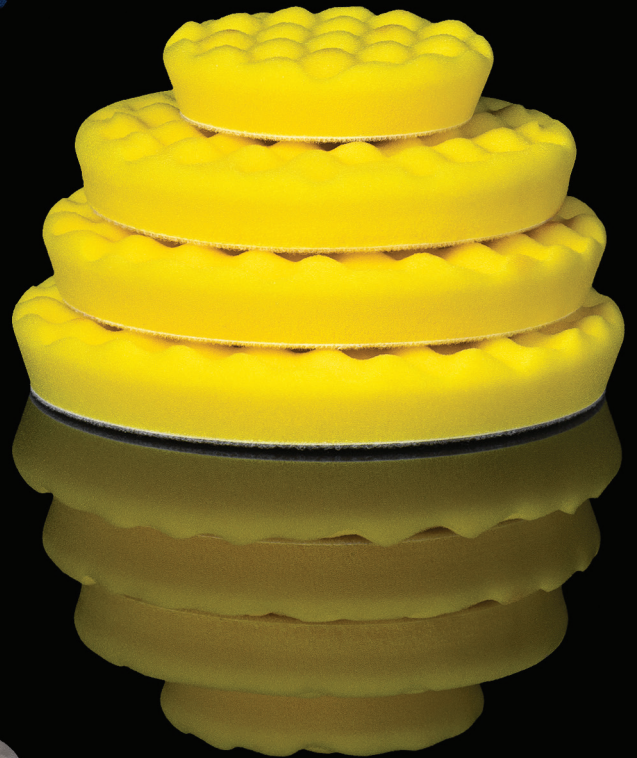

RUPES®

ROTARY WAFFLE FOAM PADS
For Rotary Polishers

ROTARY

ROTARY WAFFLE FOAM PADS For Rotary Polishers

Ø 85-90 mm (3" - 3.5")

85-3"
Ømm-Ø in
90-3.5"

Code	Description	Unit
● 9.WF90H	COARSE	1 pack with 1 pad
● 9.WF90M	FINE	1 pack with 1 pad
○ 9.WF90S	ULTRAFINE	1 pack with 1 pad
● 9.WF90H/48	COARSE	1 case with 48 pads*
● 9.WF90M/48	FINE	1 case with 48 pads*
○ 9.WF90S/48	ULTRAFINE	1 case with 48 pads*

Ø 130-140 mm (5" - 5.5")

130-5"
Ømm-Ø in
140-5.5"

Code	Description	Unit
● 9.WF150H	COARSE	1 pack with 1 pad
● 9.WF150M	FINE	1 pack with 1 pad
○ 9.WF150S	ULTRAFINE	1 pack with 1 pad
● 9.WF150H/48	COARSE	1 case with 48 pads*
● 9.WF150M/48	FINE	1 case with 48 pads*
○ 9.WF150S/48	ULTRAFINE	1 case with 48 pads*

Ø 155-165 mm (6" - 6.5")

155-6"
Ømm-Ø in
165-6.5"

Code	Description	Unit
● 9.WF180H	COARSE	1 pack with 1 pad
● 9.WF180M	FINE	1 pack with 1 pad
○ 9.WF180S	ULTRAFINE	1 pack with 1 pad
● 9.WF180H/48	COARSE	1 case with 48 pads*
● 9.WF180M/48	FINE	1 case with 48 pads*
○ 9.WF180S/48	ULTRAFINE	1 case with 48 pads*

Ø 170-180 mm (6.5" - 7")

170-6.5"
Ømm-Ø in
180-7"

Code	Description	Unit
● 9.WF200H	COARSE	1 pack with 1 pad
● 9.WF200M	FINE	1 pack with 1 pad
○ 9.WF200S	ULTRAFINE	1 pack with 1 pad
● 9.WF200H/48	COARSE	1 case with 48 pads*
● 9.WF200M/48	FINE	1 case with 48 pads*
○ 9.WF200S/48	ULTRAFINE	1 case with 48 pads*